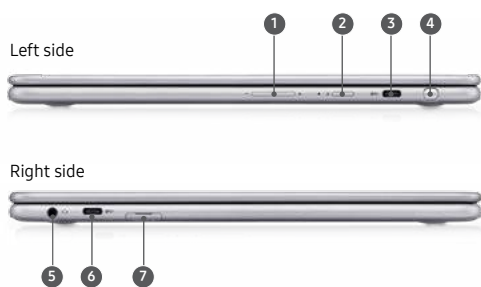

Connectivity

1. Volume
2. Power On / Off
3. USB-C
4. Integrated Pen Slot
5. Headphone
6. USB-C
7. MicroSD Slot
8. Pen

Chromebook Plus | Pro